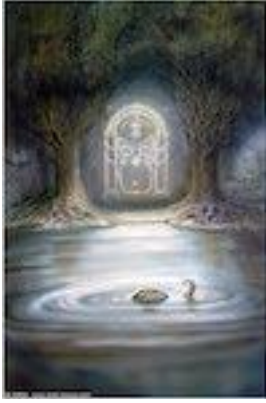

Landscape format. Not signed, not dated 1999.

32. THE WATCHER IN THE WATER **OK**

Dimensions: 45.2 x 66.0 cm / matte: 39.6 x 59.4 cm.

Value: 8,000.00 EURO

Description: A luminous doorway in a rock face, flanked by ancient trees. In the foreground, a tentacle emerges from a lake.

Portrait format. Not signed, not dated.

33. CATHEDRAL – THE WAY UP **OK – TO BE FRAMED**

Dimensions: TO BE FRAMED / matte: 25.5 x 41.0 cm.

Value: 15,000 EURO

Description: Spiral staircase on a cathedral with flying buttresses
Portrait format. Not signed, not dated. 1985