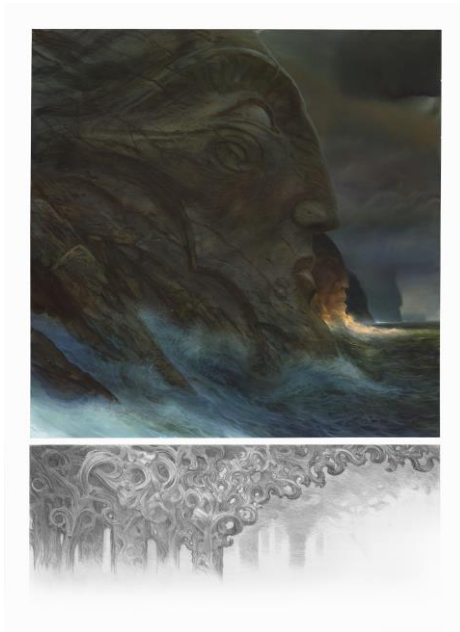

09. THALOS' ISLE **OK**

Dimensions: 70.0 x 100.0 cm / matte: 60.0 x 89.0 cm

Value: 35,000.00 EURO

Description: Giant stone faces on sea cliffs. Pencil drawing of ship below main image.

Portrait format. Signed, not dated. 2016