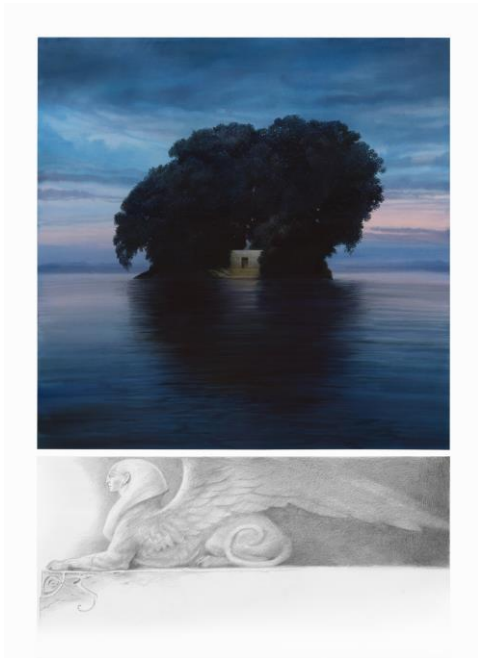

10. THANATOS' ISLE **OK**

Dimensions: 70.0 x 100.0 cm / matte: 60.0 x 90.0 cm

Value: 35,000.00 EURO

Description: Tomb on island in lake. Pencil drawing of sphinx below colour image.

Portrait format. Signed, not dated. 2016

11. THE PILLARS OF THE WEST **OK**

Dimensions: 70.0 x 100.0 cm / matte: 60.0 x 90.0 cm

Value: 35,000.00 EURO

Description: Stone pillars rising into the sky from the sea. Pencil drawing of ship below colour image.