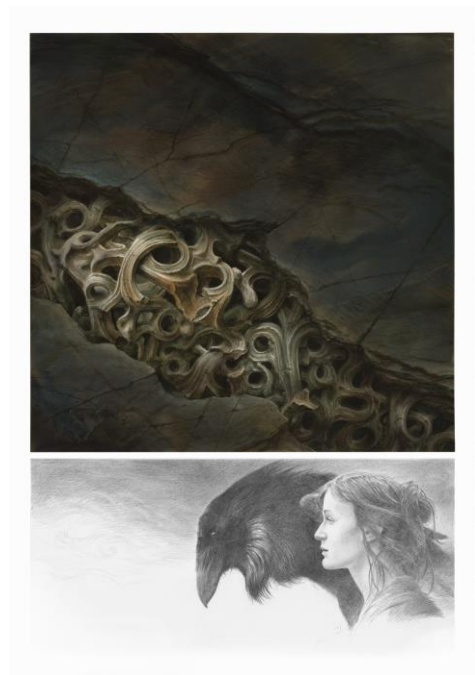

11. THE PILLARS OF THE WEST **OK**

Dimensions: 70.0 x 100.0 cm / matte: 60.0 x 90.0 cm

Value: 35,000.00 EURO

Description: Stone pillars rising into the sky from the sea. Pencil drawing of ship below colour image.

Portrait format. Signed, not dated. 2016

12. GOTHICK **OK**

Dimensions: 70.0 x 100.0 cm / matte: 60.0 x 90.0 cm

Value: 35,000.00 EURO

Description: Gothic interlace embedded in stone. Pencil drawing of woman and raven below colour image.

Portrait format. Signed, not dated. 2016

13. THE PHIX OF ADAMANTE **OK**

Dimensions: 70.0 x 100.0 cm / matte: 60.0 x 89.0 cm

Value: 35,000.00 EURO

Description: Statue of sphinx in pinnacled towers. Pencil drawing of knight in stormy sea below colour image.