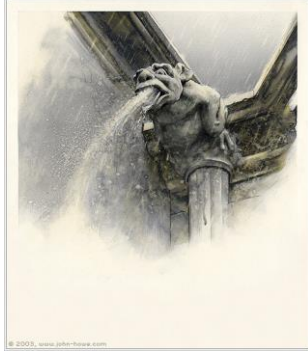

45. CATHEDRALE – A MOUTHFUL OF RAIN **OK – TO BE FRAMED**

Dimensions: TO BE FRAMED / matte: 26.0 x 38.0 cm.

Value: 2000.00 EURO

Gargoyle with water gushing from mouth

Portrait format. Not signed, not dated